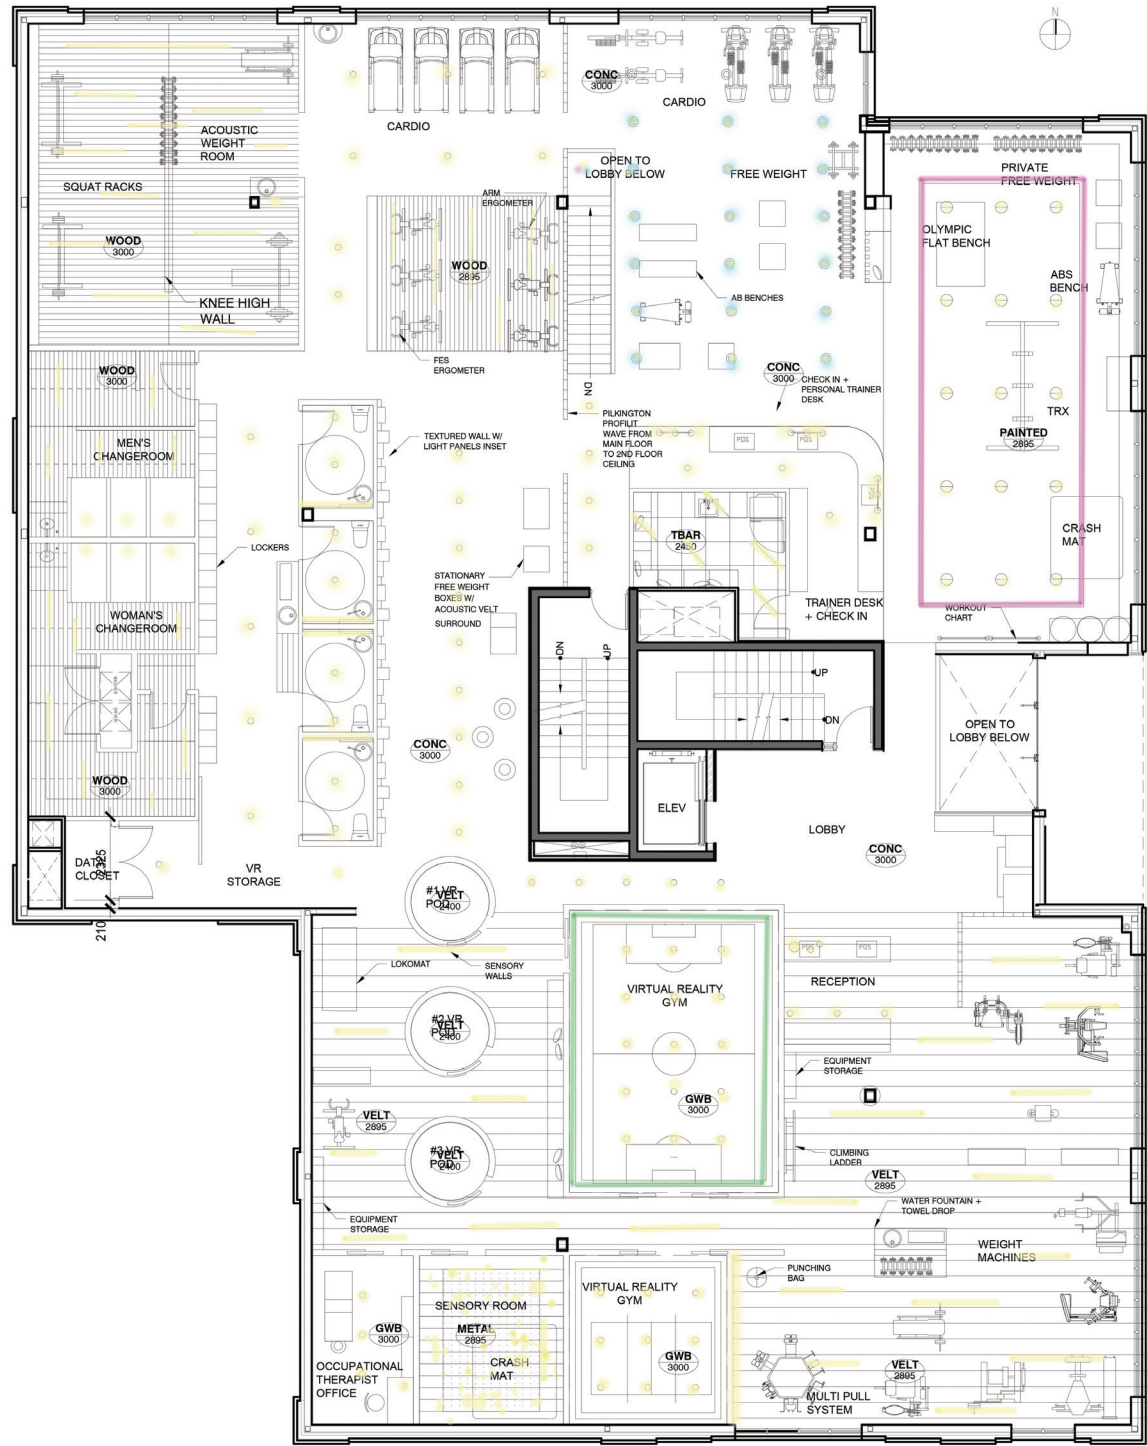

ABSTRACT

MATERIALITY

ABSTRACT

SEATING AREA | VOLUMETRICS

ABSTRACT

SEATING AREA | VOLUMETRICS

ABSTRACT

BAR | VOLUMETRICS

ABSTRACT

DETAIL | ABSTRACT

ABSTRACT

YOGA STUDIO | VOLUMETRICS

MOTUS +
ABSTRACT

VERTICAL CONNECTIVITY

MOTUS

FLOOR PLAN

MOTUS

FLOOR PLAN

MOTUS

LIGHTING + CEILING PLAN

MOTUS

MATERIALITY

MOTUS

FRONT DESK | VOLUMETRICS

MOTUS

QUIET WORKOUT AREA || VOLUMETRICS

MOTUS

CARDIO || VOLUMETRICS

MOTUS

SENSORY ROOM || VOLUMETRICS

MOTUS +
ABSTRACT

MOTUS
+
ABSTRACT