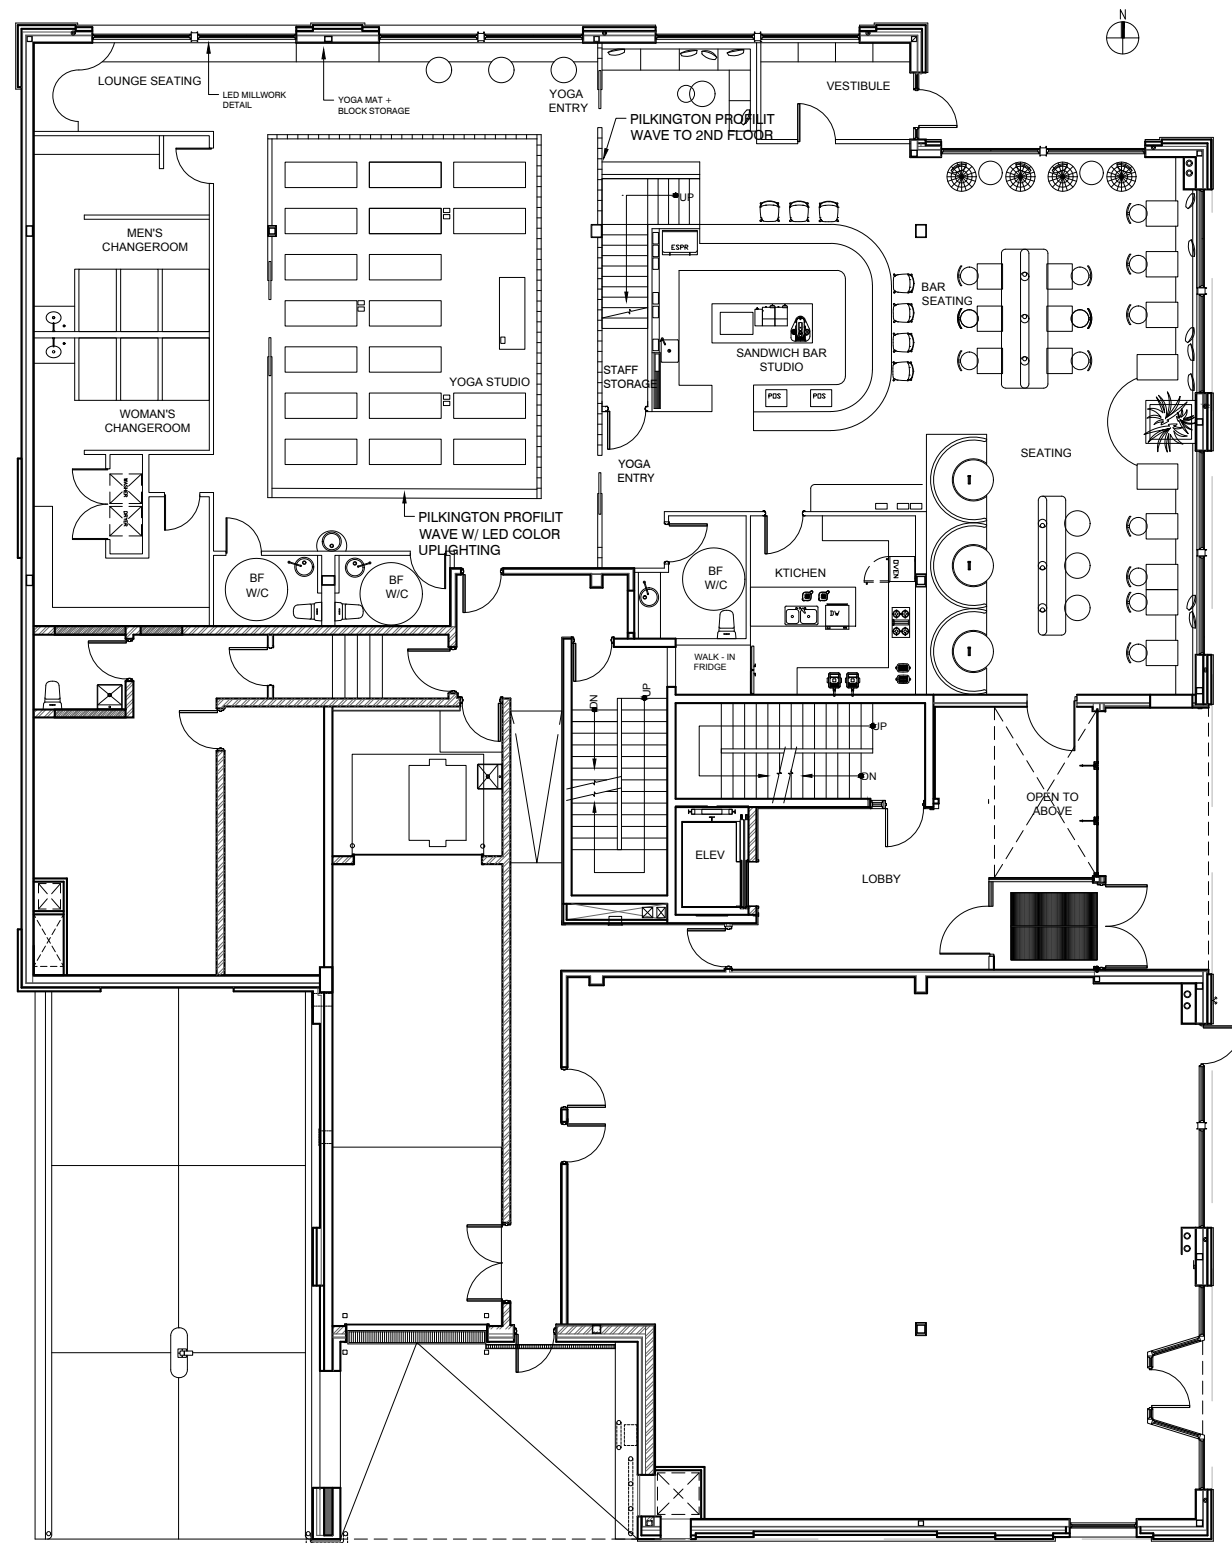

MOTUS +
ABSTRACT

FLOOR PLAN