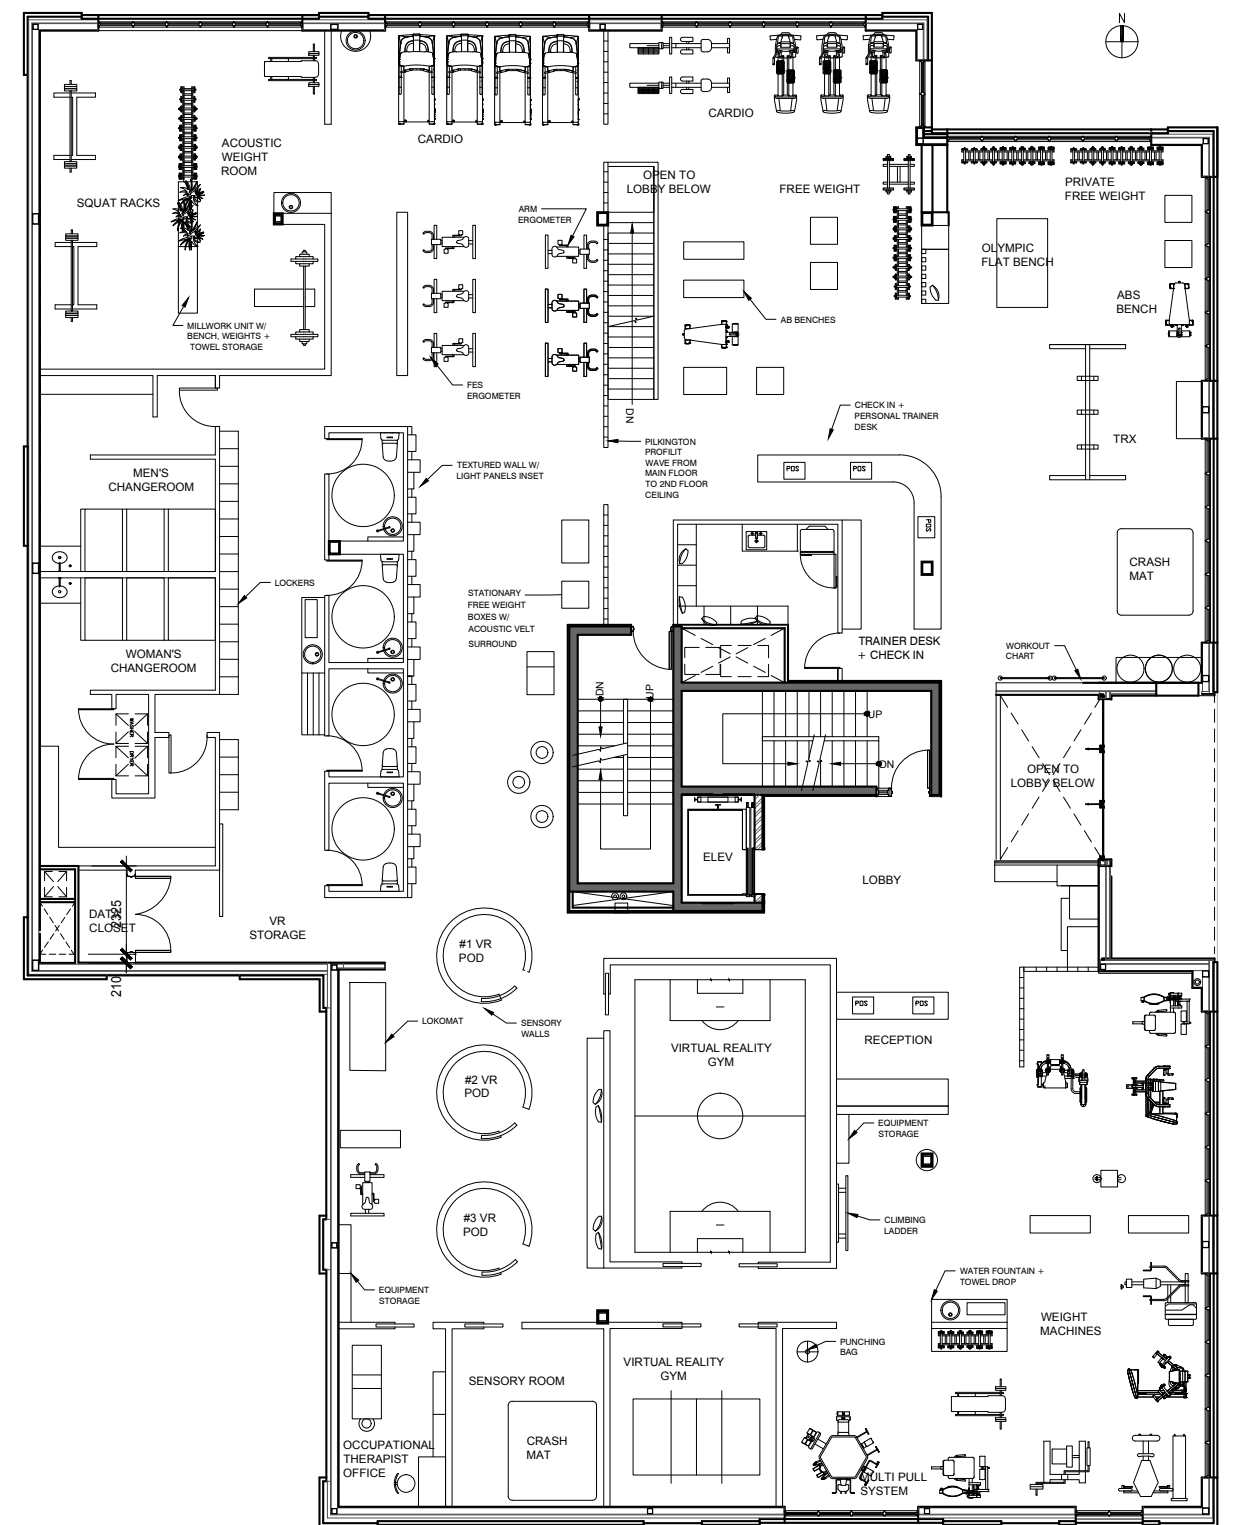

MOTUS
+
ABSTRACT

wellness + cafe

designed for those on the spectrum.

CAFE

YOGA STUDIO

WELLNESS CENTRE

MOTUS +
ABSTRACT

background + inspiration

MOTUS + ABSTRACT

Creating moments in each space that thread active stimulation on the mind + body, through auditory, visual and sensory modalities.

MOTUS +
ABSTRACT

FLOOR PLAN

ABSTRACT

FLOOR PLAN

ABSTRACT

LIGHTING + CEILING PLAN

ABSTRACT

MATERIALITY

ABSTRACT

SEATING AREA | VOLUMETRICS

ABSTRACT

SEATING AREA | VOLUMETRICS

ABSTRACT

BAR | VOLUMETRICS

ABSTRACT

DETAIL | ABSTRACT

ABSTRACT

YOGA STUDIO | VOLUMETRICS

MOTUS +
ABSTRACT

VERTICAL CONNECTIVITY

MOTUS

FLOOR PLAN