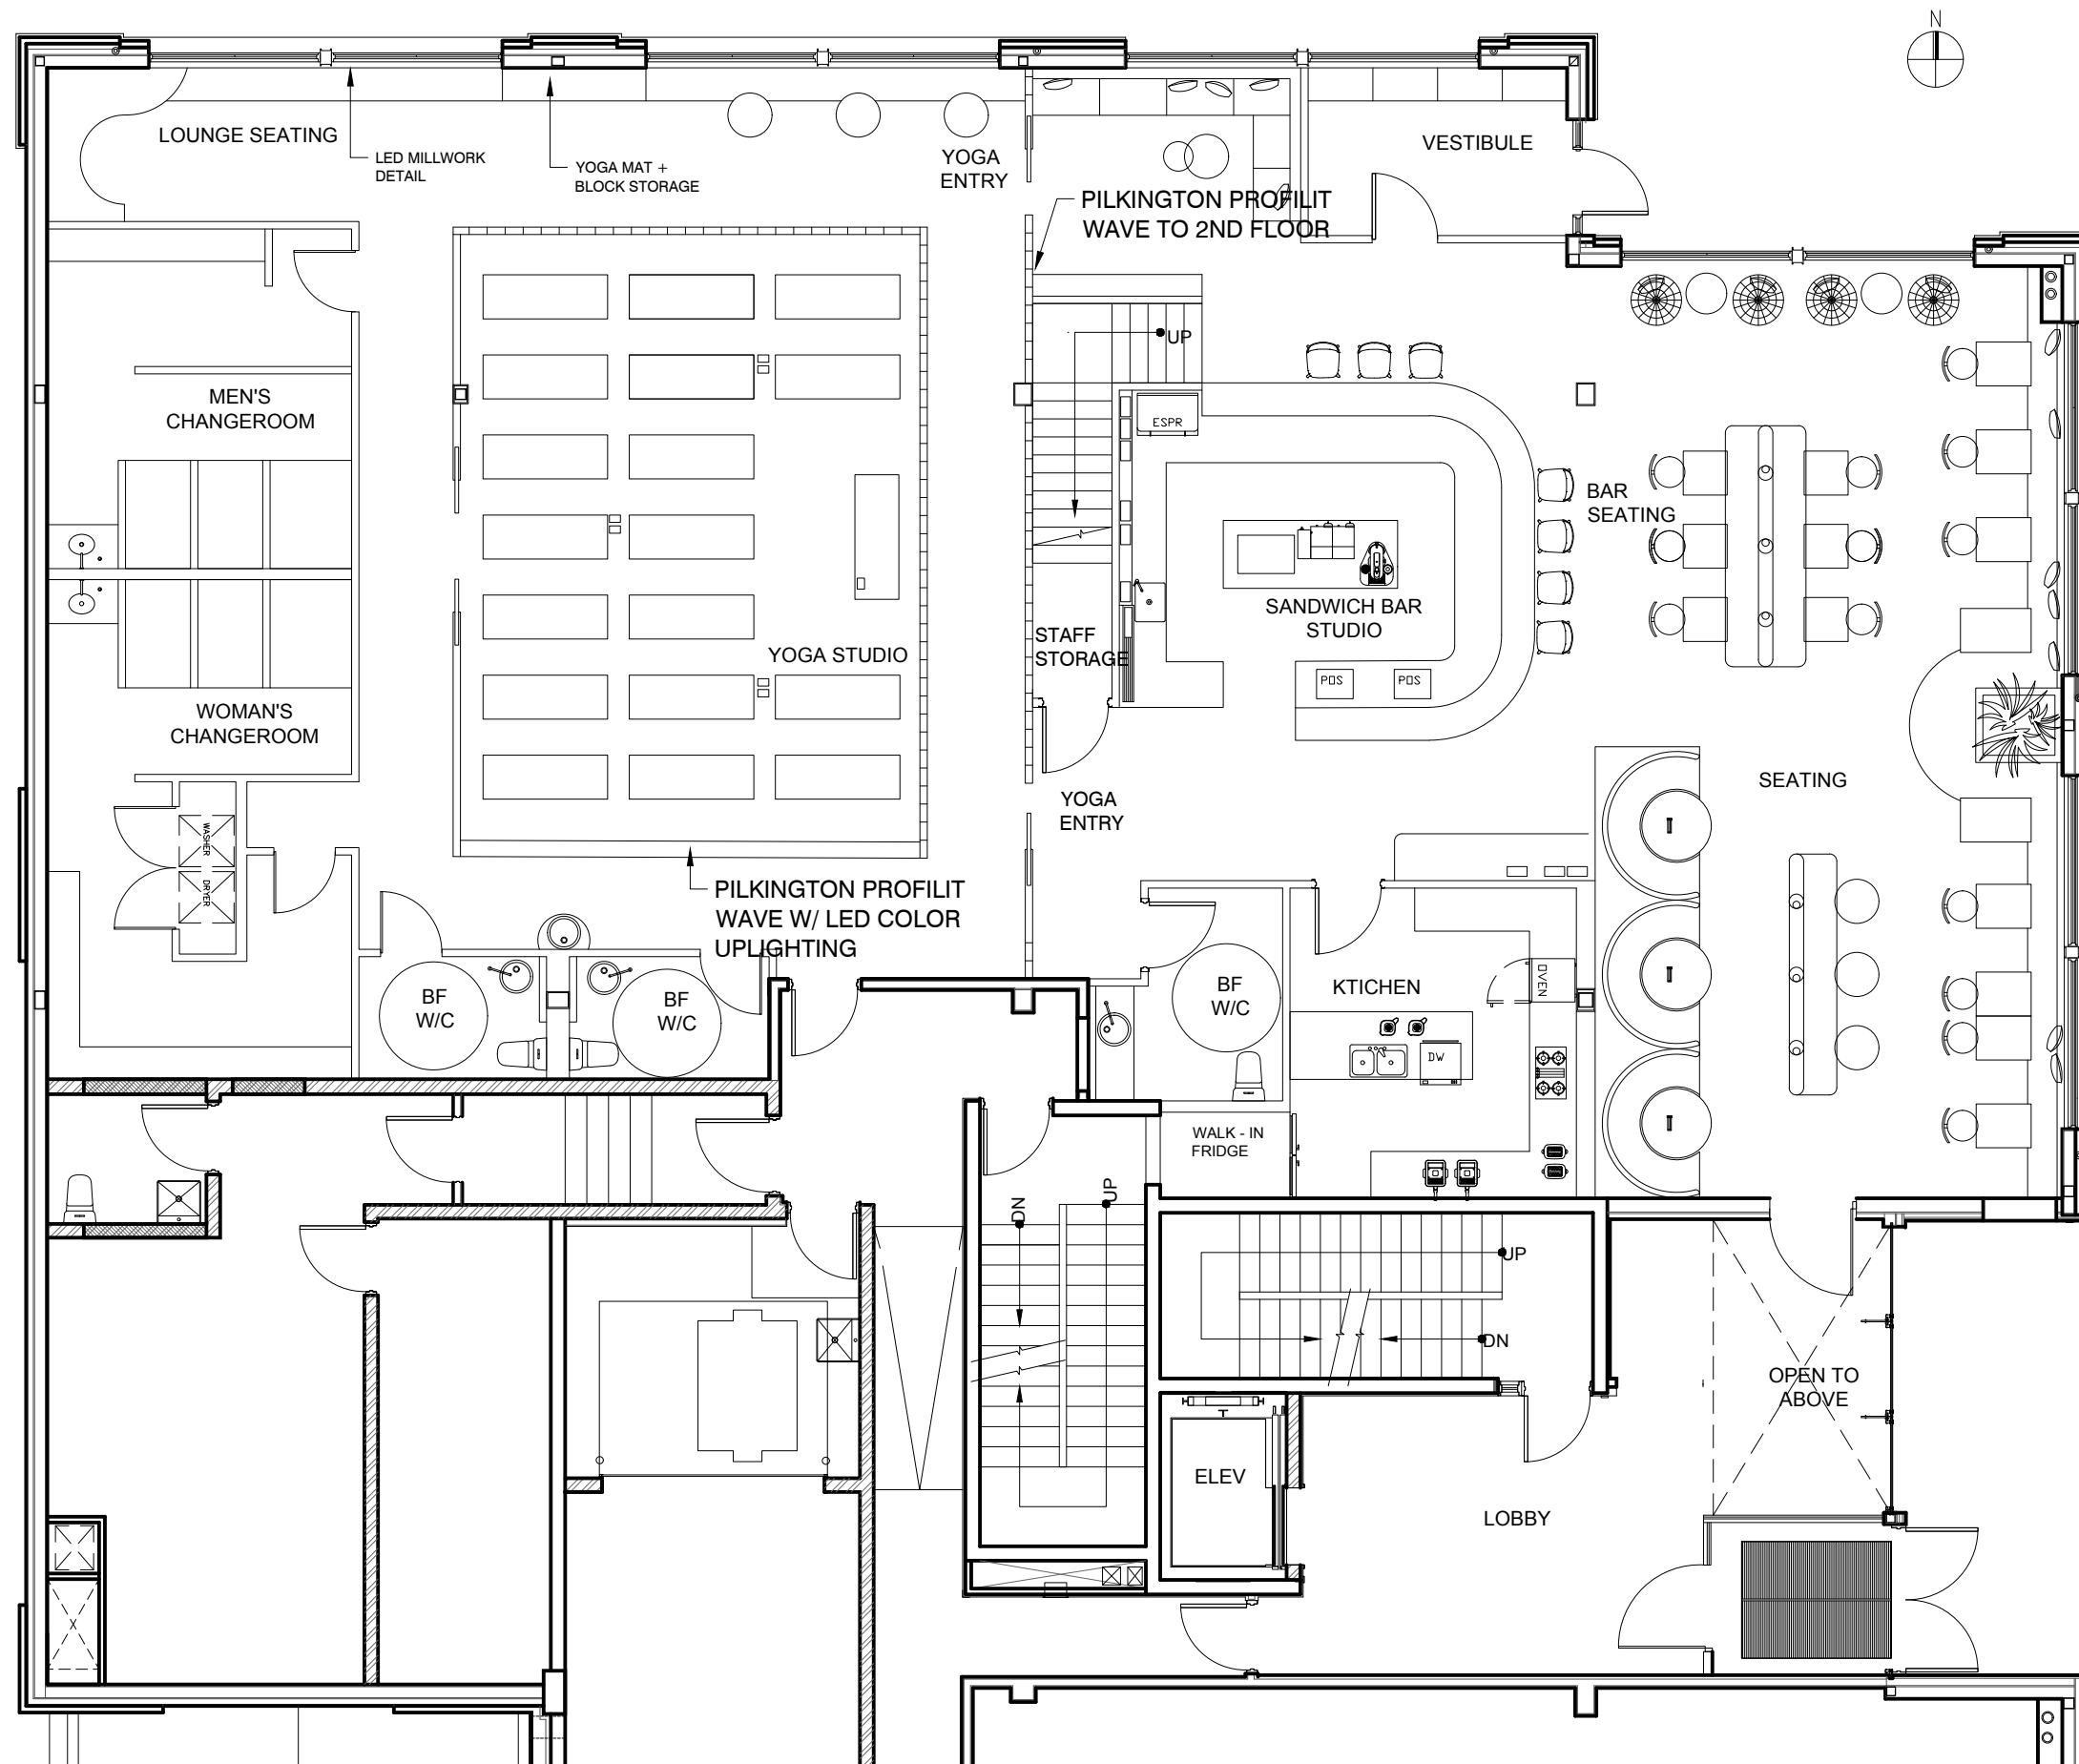

MOTUS
+
ABSTRACT

wellness + cafe

designed for those on the spectrum.

CAFE

YOGA STUDIO

WELLNESS CENTRE

MOTUS +
ABSTRACT

background + inspiration

MOTUS + ABSTRACT

Creating moments in each space that thread active stimulation on the mind + body, through auditory, visual and sensory modalities.

MOTUS +
ABSTRACT

FLOOR PLAN

ABSTRACT

FLOOR PLAN

ABSTRACT

LIGHTING + CEILING PLAN

ABSTRACT

MATERIALITY

ABSTRACT

SEATING AREA | VOLUMETRICS

ABSTRACT

SEATING AREA | VOLUMETRICS

ABSTRACT

BAR | VOLUMETRICS

ABSTRACT

DETAIL | ABSTRACT

ABSTRACT

YOGA STUDIO | VOLUMETRICS

MOTUS +
ABSTRACT

VERTICAL CONNECTIVITY

MOTUS

FLOOR PLAN