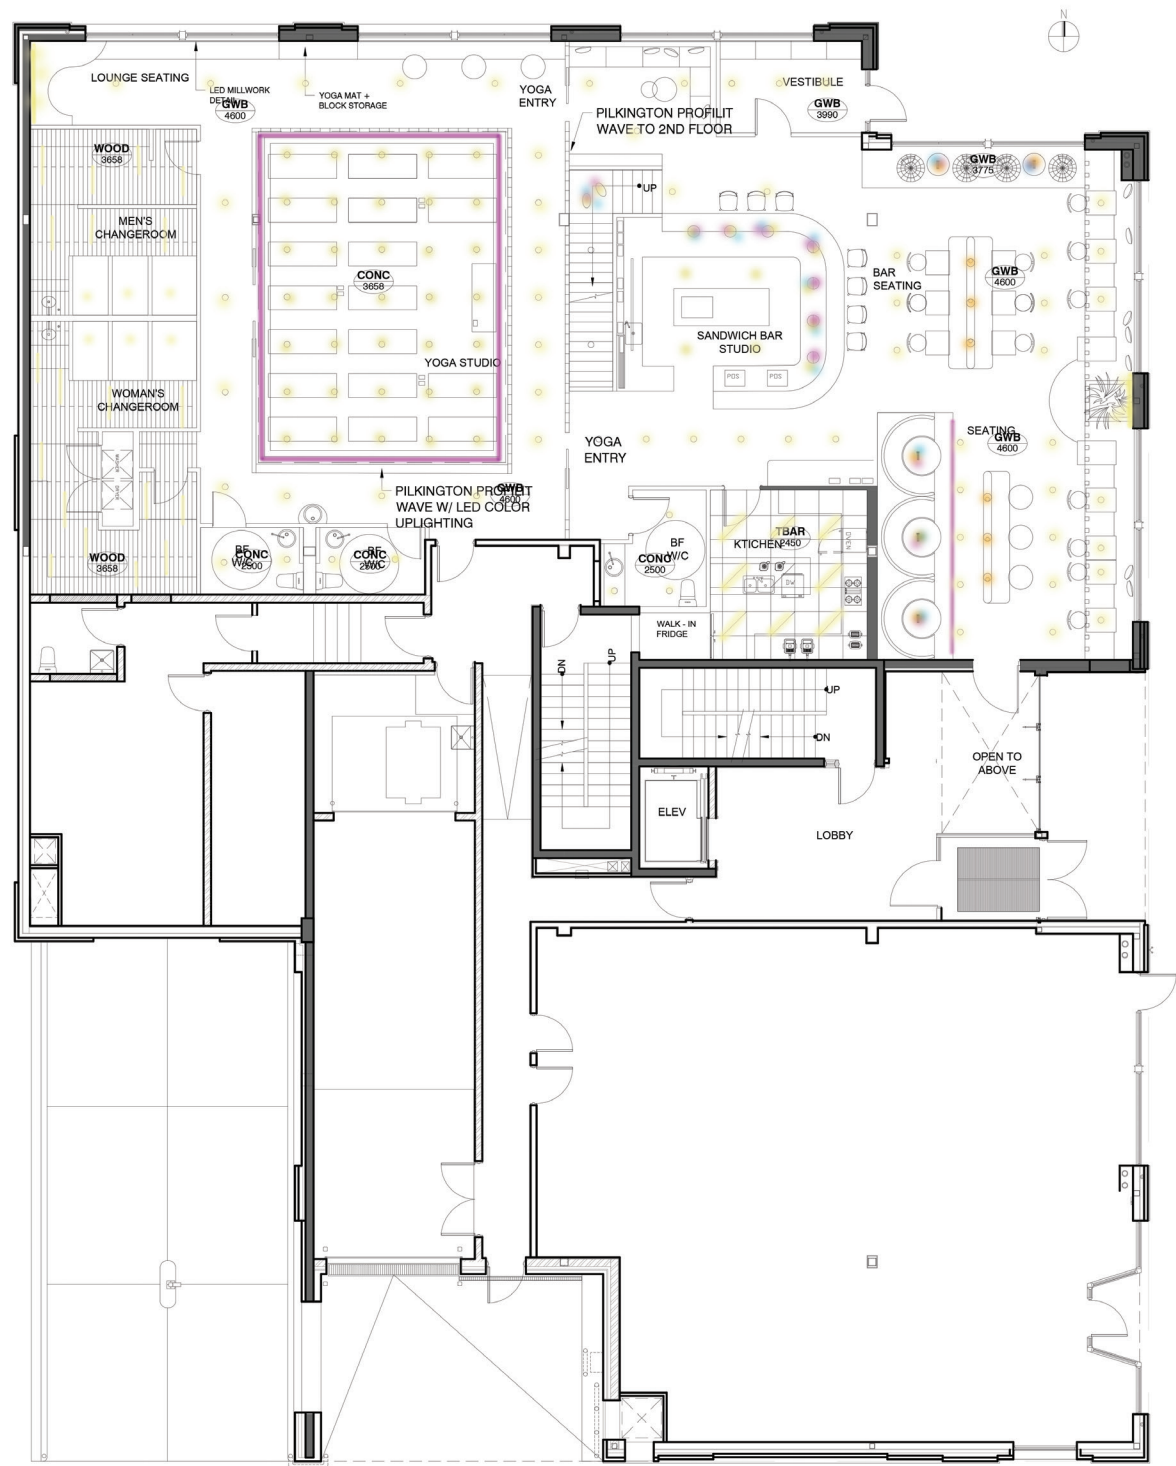

MOTUS + ABSTRACT

Creating moments in each space that thread active stimulation on the mind + body, through auditory, visual and sensory modalities.

MOTUS +
ABSTRACT

FLOOR PLAN

ABSTRACT

FLOOR PLAN

ABSTRACT

LIGHTING + CEILING PLAN

ABSTRACT

MATERIALITY

ABSTRACT

SEATING AREA | VOLUMETRICS

ABSTRACT

SEATING AREA | VOLUMETRICS

ABSTRACT

BAR | VOLUMETRICS

ABSTRACT

DETAIL | ABSTRACT

ABSTRACT

YOGA STUDIO | VOLUMETRICS

MOTUS +
ABSTRACT

VERTICAL CONNECTIVITY

MOTUS

FLOOR PLAN